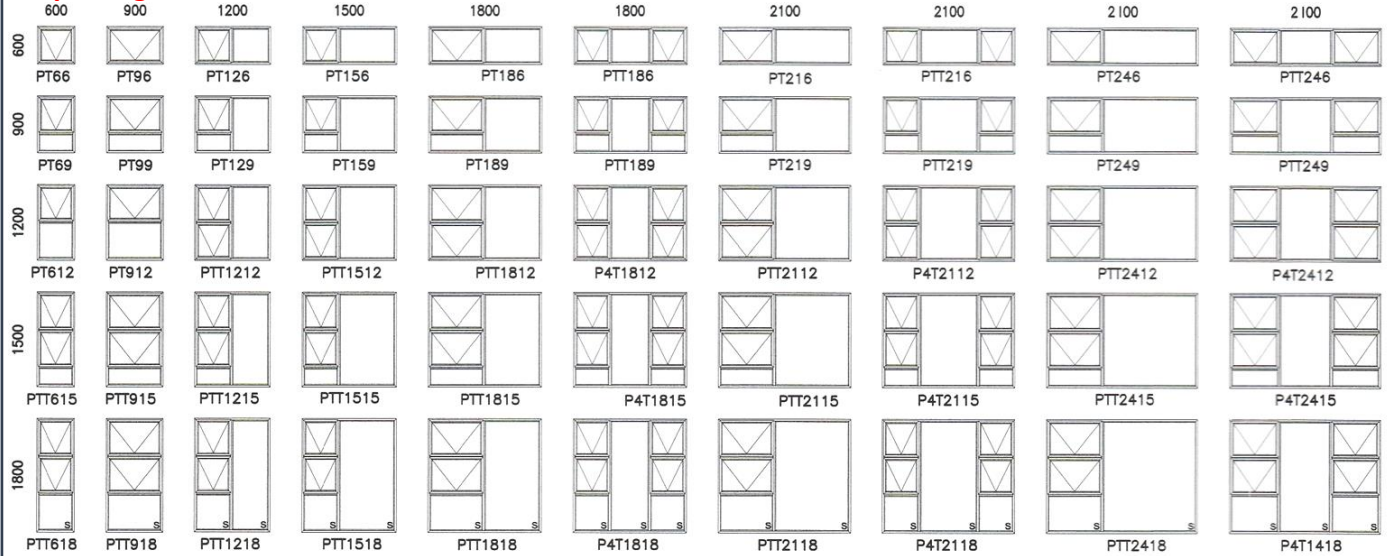

Top Hung Casement Windows

Side Hung Casement Windows

Horizontal Sliding Windows

Hinged Doors

Single Door

Minimum Width: 750mm
Maximum Width: 1000mm
Maximum Height: 2400mm

Double Door

Minimum Width: 1200mm
Maximum Width: 1800mm
Maximum Height: 2400mm

Patio Sliding Doors

<p>2 Panel Sliding Door</p> <p>Minimum Width: 1500mm Maximum Width: 3000mm Maximum Height: 2100mm</p>	<p>3 Panel Sliding Door</p> <p>Minimum Width: 2250mm Maximum Width: 4500mm Maximum Height: 2100mm</p>	<p>4 Panel Sliding Door</p> <p>Minimum Width: 3000mm Maximum Width: 6000mm Maximum Height: 2100mm</p>
<p>2 Panel H/D Sliding Door</p> <p>Minimum Width: 1500mm Maximum Width: 3000mm Maximum Height: 2400mm</p>	<p>3 Panel H/D Sliding Door</p> <p>Minimum Width: 3000mm Maximum Width: 6000mm Maximum Height: 2400mm</p>	<p>4 Panel H/D Sliding Door</p> <p>Minimum Width: 3000mm Maximum Width: 6000mm Maximum Height: 2400mm</p>

Side Lights: Maximum Height: 2400mm Widths: 300mm to 900mm

Vistafold Sliding Folding Doors

<p>3 Panel</p> <p>Min. Width: 1350mm Max. Width: 2700mm Max. Height: 2400mm</p>	<p>4 Panel</p> <p>Min. Width: 1800mm Max. Width: 3600mm Max. Height: 2400mm</p>	<p>5 Panel</p> <p>Min. Width: 2250mm Max. Width: 4500mm Max. Height: 2400mm</p>
<p>6 Panel</p> <p>Min. Width: 2700mm Max. Width: 5400mm Max. Height: 2400mm</p>	<p>7 Panel</p> <p>Min. Width: 3300mm Max. Width: 6300mm Max. Height: 2400mm</p>	<p>8 Panel</p> <p>Min. Width: 3600mm Max. Width: 7200mm Max. Height: 2400mm</p>
<p>10 Panel</p> <p>Min. Width: 4500mm Max. Width: 9000mm Max. Height: 2400mm</p>	<p>All products available in: Natural Anodised White Powder Coated Bronze Powder Coated Matt Charcoal Powder Coated</p>	