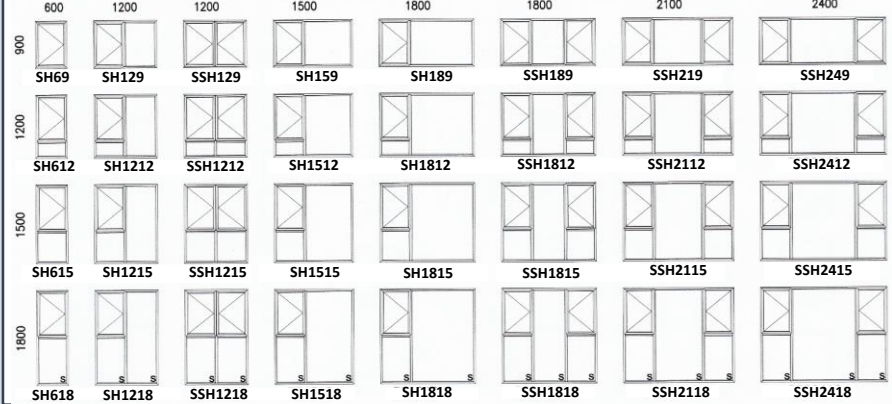

Top Hung Casement Windows

Side Hung Casement Windows

Horizontal Sliding Windows

Hinged Doors

Single Door

Minimum Width: 750mm
Maximum Width: 1000mm
Maximum Height: 2400mm

Double Door

Minimum Width: 1200mm
Maximum Width: 1800mm
Maximum Height: 2400mm

Patio Sliding Doors

<p>2 Panel Sliding Door</p> <p>Minimum Width: 1500mm Maximum Width: 3000mm Maximum Height: 2100mm</p>	<p>3 Panel Sliding Door</p> <p>Minimum Width: 2250mm Maximum Width: 4500mm Maximum Height: 2100mm</p>	<p>4 Panel Sliding Door</p> <p>Minimum Width: 3000mm Maximum Width: 6000mm Maximum Height: 2100mm</p>
<p>2 Panel H/D Sliding Door</p> <p>Minimum Width: 1500mm Maximum Width: 3000mm Maximum Height: 2400mm</p>	<p>3 Panel H/D Sliding Door</p> <p>Minimum Width: 3000mm Maximum Width: 6000mm Maximum Height: 2400mm</p>	<p>4 Panel H/D Sliding Door</p> <p>Minimum Width: 3000mm Maximum Width: 6000mm Maximum Height: 2400mm</p>

Side Lights: Maximum Height: 2400mm Widths: 300mm to 900mm

Vistafold Sliding Folding Doors

<p>3 Panel</p> <p>Min. Width: 1350mm Max. Width: 2700mm Max. Height: 2400mm</p>	<p>4 Panel</p> <p>Min. Width: 1800mm Max. Width: 3600mm Max. Height: 2400mm</p>	<p>5 Panel</p> <p>Min. Width: 2250mm Max. Width: 4500mm Max. Height: 2400mm</p>
<p>6 Panel</p> <p>Min. Width: 2700mm Max. Width: 5400mm Max. Height: 2400mm</p>	<p>7 Panel</p> <p>Min. Width: 3300mm Max. Width: 6300mm Max. Height: 2400mm</p>	<p>8 Panel</p> <p>Min. Width: 3600mm Max. Width: 7200mm Max. Height: 2400mm</p>
<p>10 Panel</p> <p>Min. Width: 4500mm Max. Width: 9000mm Max. Height: 2400mm</p>	<p>All products available in: Natural Anodised White Powder Coated Bronze Powder Coated Matt Charcoal Powder Coated</p>	