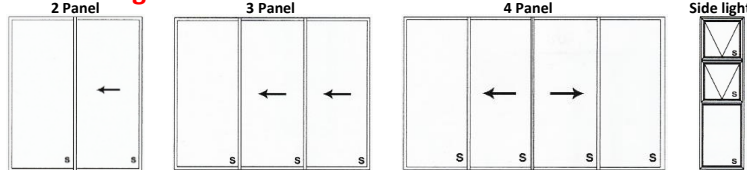

Top Hung Casement Windows

Side Hung Casement Windows

Horizontal Sliding Windows

Hinged Doors

Single Door

Minimum Width: 750mm
Maximum Width: 1000mm
Maximum Height: 2400mm

Double Door

Minimum Width: 1200mm
Maximum Width: 1800mm
Maximum Height: 2400mm

Patio Sliding Doors

<p>2 Panel Sliding Door</p> <p>Minimum Width: 1500mm Maximum Width: 3000mm Maximum Height: 2100mm</p>	<p>3 Panel Sliding Door</p> <p>Minimum Width: 2250mm Maximum Width: 4500mm Maximum Height: 2100mm</p>	<p>4 Panel Sliding Door</p> <p>Minimum Width: 3000mm Maximum Width: 6000mm Maximum Height: 2100mm</p>
<p>2 Panel H/D Sliding Door</p> <p>Minimum Width: 1500mm Maximum Width: 3000mm Maximum Height: 2400mm</p>	<p>3 Panel H/D Sliding Door</p> <p>Minimum Width: 3000mm Maximum Width: 6000mm Maximum Height: 2400mm</p>	<p>4 Panel H/D Sliding Door</p> <p>Minimum Width: 3000mm Maximum Width: 6000mm Maximum Height: 2400mm</p>

Side Lights: Maximum Height: 2400mm Widths: 300mm to 900mm

Vistafold Sliding Folding Doors

<p>3 Panel</p> <p>Min. Width: 1350mm Max. Width: 2700mm Max. Height: 2400mm</p>	<p>4 Panel</p> <p>Min. Width: 1800mm Max. Width: 3600mm Max. Height: 2400mm</p>	<p>5 Panel</p> <p>Min. Width: 2250mm Max. Width: 4500mm Max. Height: 2400mm</p>
<p>6 Panel</p> <p>Min. Width: 2700mm Max. Width: 5400mm Max. Height: 2400mm</p>	<p>7 Panel</p> <p>Min. Width: 3300mm Max. Width: 6300mm Max. Height: 2400mm</p>	<p>8 Panel</p> <p>Min. Width: 3600mm Max. Width: 7200mm Max. Height: 2400mm</p>
<p>10 Panel</p> <p>Min. Width: 4500mm Max. Width: 9000mm Max. Height: 2400mm</p>	<p>All products available in: Natural Anodised White Powder Coated Bronze Powder Coated Matt Charcoal Powder Coated</p>	