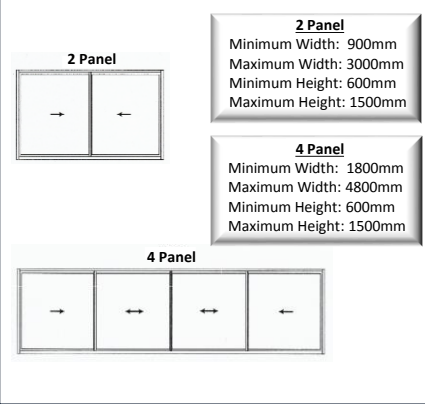

Top Hung Casement Windows

Side Hung Casement Windows

Horizontal Sliding Windows

Hinged Doors

Single Door

Minimum Width: 750mm
Maximum Width: 1000mm
Maximum Height: 2400mm

Double Door

Minimum Width: 1200mm
Maximum Width: 1800mm
Maximum Height: 2400mm

Patio Sliding Doors

<p>2 Panel Sliding Door</p> <p>Minimum Width: 1500mm Maximum Width: 3000mm Maximum Height: 2100mm</p>	<p>3 Panel Sliding Door</p> <p>Minimum Width: 2250mm Maximum Width: 4500mm Maximum Height: 2100mm</p>	<p>4 Panel Sliding Door</p> <p>Minimum Width: 3000mm Maximum Width: 6000mm Maximum Height: 2100mm</p>
<p>2 Panel H/D Sliding Door</p> <p>Minimum Width: 1500mm Maximum Width: 3000mm Maximum Height: 2400mm</p>	<p>3 Panel H/D Sliding Door</p> <p>Minimum Width: 3000mm Maximum Width: 6000mm Maximum Height: 2400mm</p>	<p>4 Panel H/D Sliding Door</p> <p>Minimum Width: 3000mm Maximum Width: 6000mm Maximum Height: 2400mm</p>

Side Lights: Maximum Height: 2400mm Widths: 300mm to 900mm

Vistafold Sliding Folding Doors

<p>3 Panel</p> <p>Min. Width: 1350mm Max. Width: 2700mm Max. Height: 2400mm</p>	<p>4 Panel</p> <p>Min. Width: 1800mm Max. Width: 3600mm Max. Height: 2400mm</p>	<p>5 Panel</p> <p>Min. Width: 2250mm Max. Width: 4500mm Max. Height: 2400mm</p>
<p>6 Panel</p> <p>Min. Width: 2700mm Max. Width: 5400mm Max. Height: 2400mm</p>	<p>7 Panel</p> <p>Min. Width: 3300mm Max. Width: 6300mm Max. Height: 2400mm</p>	<p>8 Panel</p> <p>Min. Width: 3600mm Max. Width: 7200mm Max. Height: 2400mm</p>
<p>10 Panel</p> <p>Min. Width: 4500mm Max. Width: 9000mm Max. Height: 2400mm</p>	<p>All products available in: Natural Anodised White Powder Coated Bronze Powder Coated Matt Charcoal Powder Coated</p>	