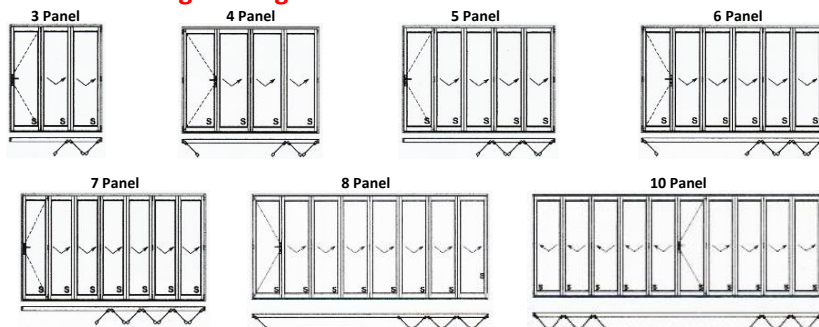

Top Hung Casement Windows

Side Hung Casement Windows

Horizontal Sliding Windows

Hinged Doors

Single Door

Minimum Width: 750mm
Maximum Width: 1000mm
Maximum Height: 2400mm

Double Door

Minimum Width: 1200mm
Maximum Width: 1800mm
Maximum Height: 2400mm

Patio Sliding Doors

<p>2 Panel Sliding Door</p> <p>Minimum Width: 1500mm Maximum Width: 3000mm Maximum Height: 2100mm</p>	<p>3 Panel Sliding Door</p> <p>Minimum Width: 2250mm Maximum Width: 4500mm Maximum Height: 2100mm</p>	<p>4 Panel Sliding Door</p> <p>Minimum Width: 3000mm Maximum Width: 6000mm Maximum Height: 2100mm</p>
<p>2 Panel H/D Sliding Door</p> <p>Minimum Width: 1500mm Maximum Width: 3000mm Maximum Height: 2400mm</p>	<p>3 Panel H/D Sliding Door</p> <p>Minimum Width: 3000mm Maximum Width: 6000mm Maximum Height: 2400mm</p>	<p>4 Panel H/D Sliding Door</p> <p>Minimum Width: 3000mm Maximum Width: 6000mm Maximum Height: 2400mm</p>

Side Lights: Maximum Height: 2400mm Widths: 300mm to 900mm

Vistafold Sliding Folding Doors

<p>3 Panel</p> <p>Min. Width: 1350mm Max. Width: 2700mm Max. Height: 2400mm</p>	<p>4 Panel</p> <p>Min. Width: 1800mm Max. Width: 3600mm Max. Height: 2400mm</p>	<p>5 Panel</p> <p>Min. Width: 2250mm Max. Width: 4500mm Max. Height: 2400mm</p>
<p>6 Panel</p> <p>Min. Width: 2700mm Max. Width: 5400mm Max. Height: 2400mm</p>	<p>7 Panel</p> <p>Min. Width: 3300mm Max. Width: 6300mm Max. Height: 2400mm</p>	<p>8 Panel</p> <p>Min. Width: 3600mm Max. Width: 7200mm Max. Height: 2400mm</p>
<p>10 Panel</p> <p>Min. Width: 4500mm Max. Width: 9000mm Max. Height: 2400mm</p>	<p>All products available in: Natural Anodised White Powder Coated Bronze Powder Coated Matt Charcoal Powder Coated</p>	